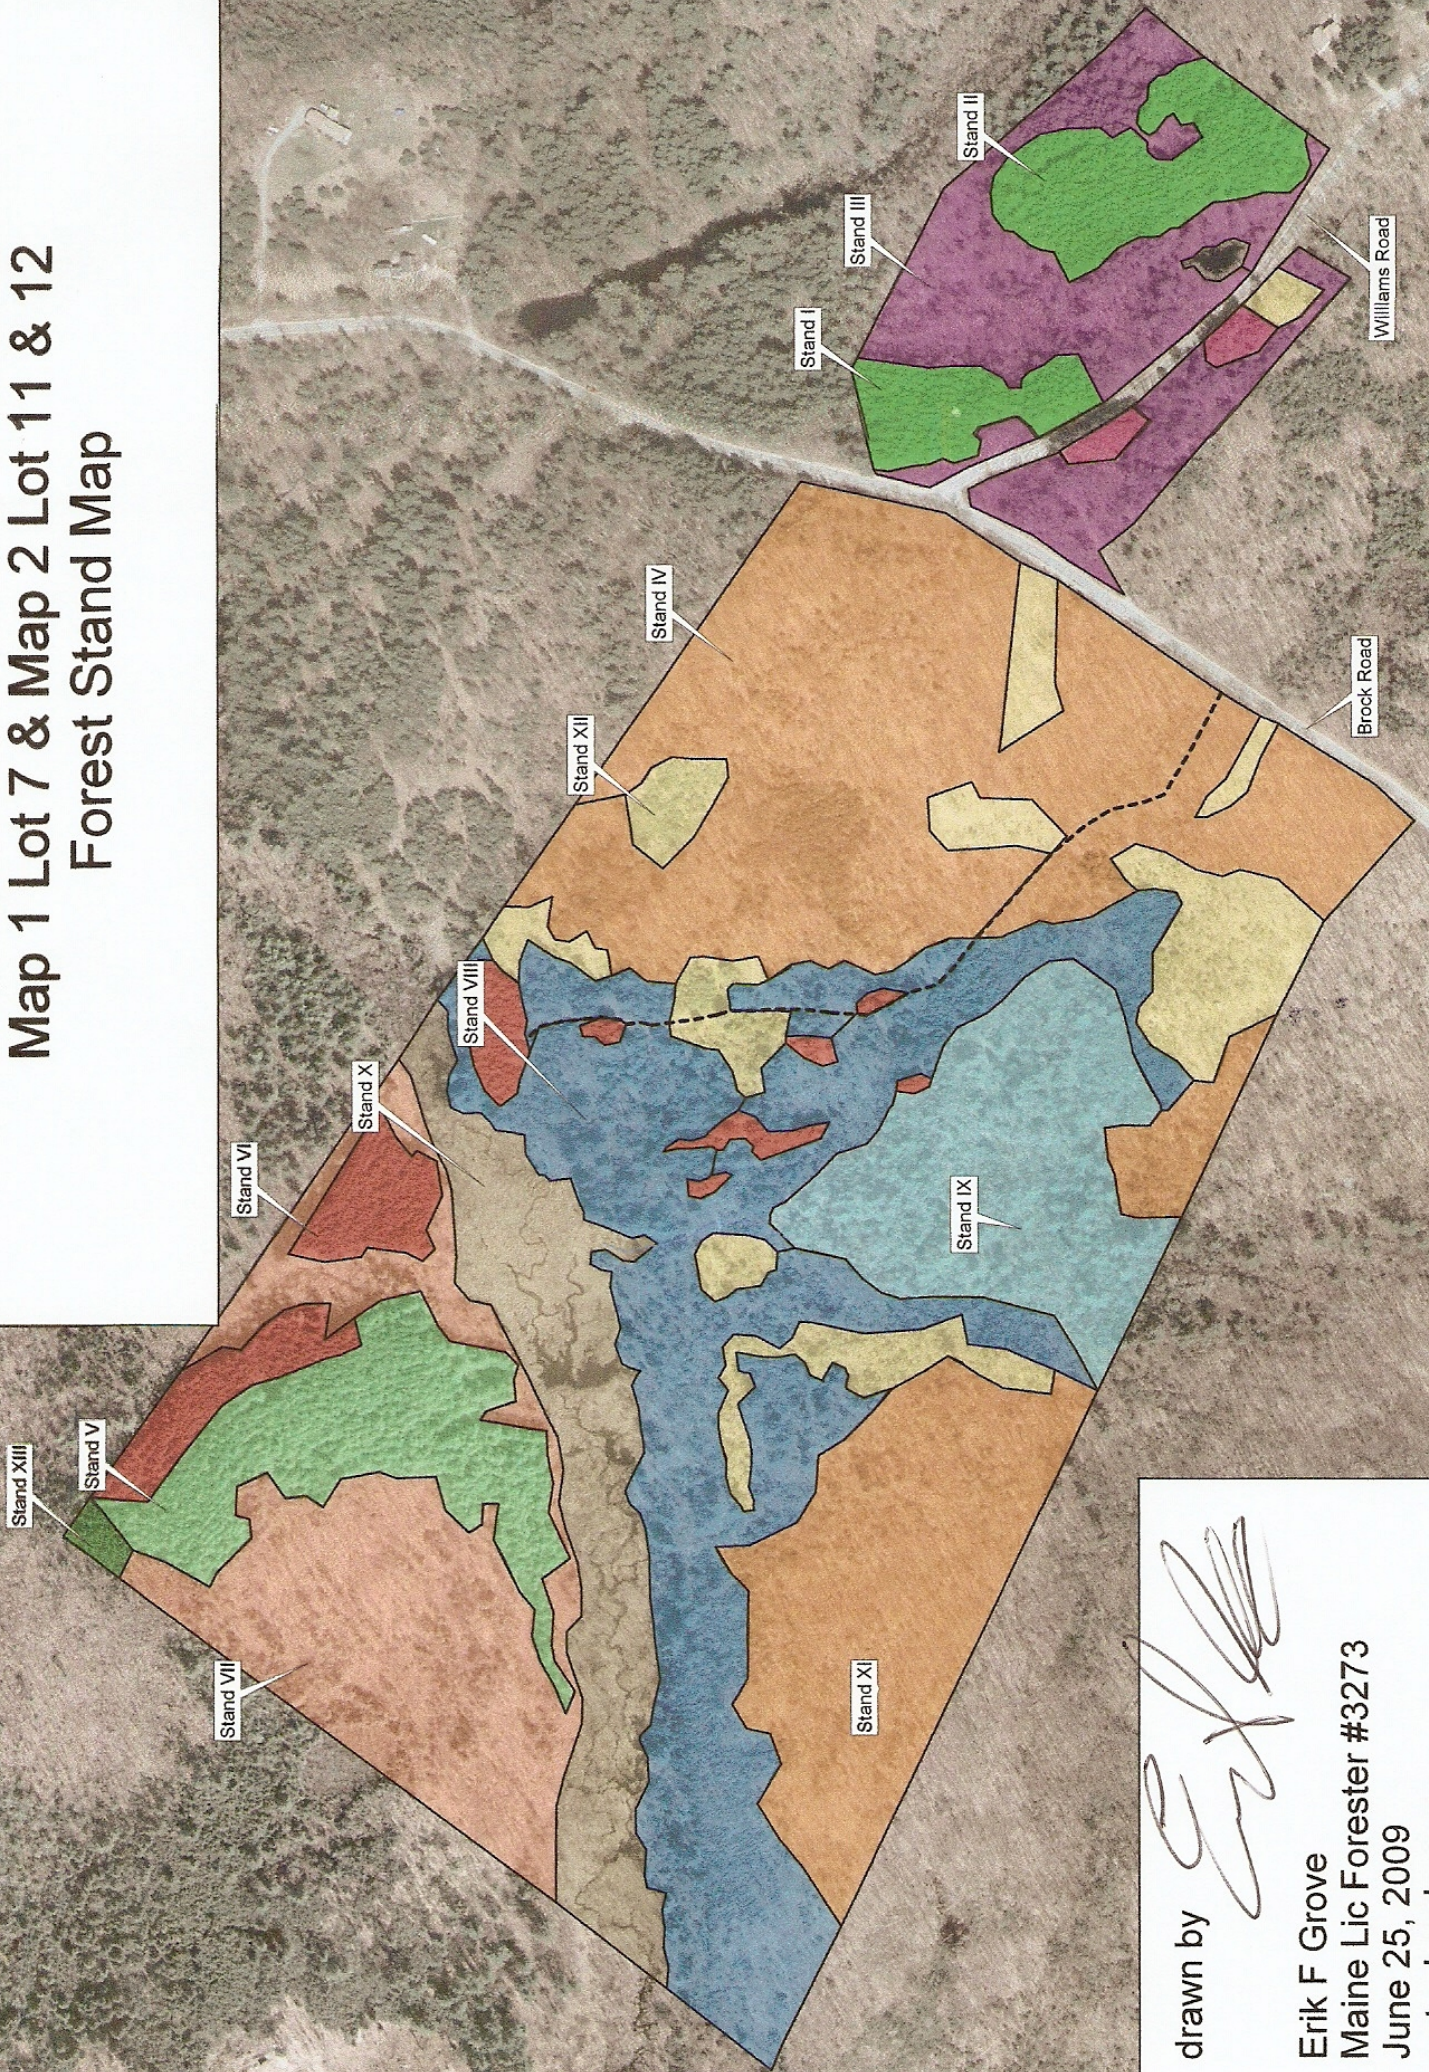

York County Soil & Water District
Town of Lyman, County of York, State of Maine
Map 1 Lot 7 & Map 2 Lot 11 & 12
Forest Stand Map

drawn by 
Erik F Grove
Maine Lic Forester #3273
June 25, 2009
not a legal survey